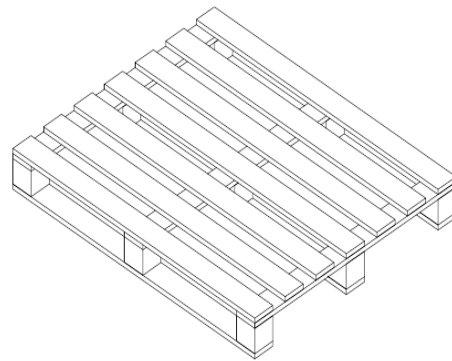

Shockwatch

Silica Gel Pouch

Industrial Labels

Edge Protectors

EPE Foam

Air Bubble Bags

Security Envelopes

Support Condition	Safe Maximum Load	Deflection at Maximum Load	User Specified Deflection Limit	Maximum Load for Deflection Limit	Critical Member
Racked Across Length Span = 610	1042 kg	8 mm	---	---	Top Stringerboard
Racked Across Width Span = 1000	1566 kg	12 mm	---	---	Bottom Deckboard
Stacked 1 Unit Load High 	5756 kg	4 mm	---	---	Top Deckboard