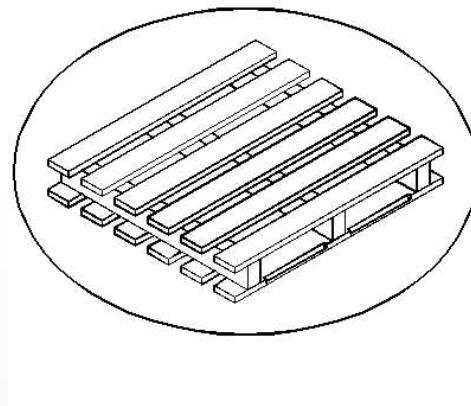

Shockwatch

Silica Gel Pouch

Industrial Labels

Edge Protectors

EPE Foam

Air Bubble Bags

Security Envelopes

Support Condition	Safe Maximum Load	Deflection at Maximum Load	User Specified Deflection Limit	Maximum Load for Deflection Limit	Critical Member
Racked Across Length Span = 610	1042 kg	8 mm	---	---	Top Stringerboard
Racked Across Width Span = 1000	1566 kg	12 mm	---	---	Bottom Deckboard
Stacked 1 Unit Load High 	5756 kg	4 mm	---	---	Top Deckboard