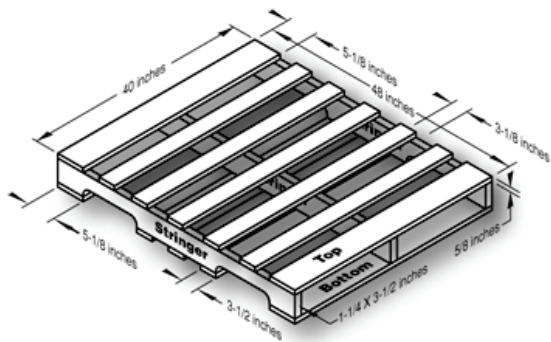

Shockwatch

Silica Gel Pouch

Industrial Labels

Edge Protectors

EPE Foam

Air Bubble Bags

Security Envelopes

Support Condition	Safe Maximum Load	Deflection at Maximum Load	User Specified Deflection Limit	Maximum Load for Deflection Limit	Critical Member
Racked Across Length Span = 610	1042 kg	8 mm	---	---	Top Stringerboard
Racked Across Width Span = 1000	1566 kg	12 mm	---	---	Bottom Deckboard
Stacked 1 Unit Load High 	5756 kg	4 mm	---	---	Top Deckboard